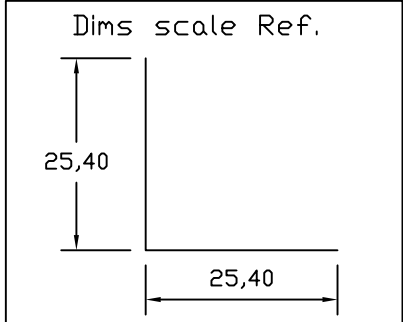

52,00 DISC OFFSET

93 (WHEEL SPIGOT)

PAPER SIZE=LETTER

Please Check Scale When Printed
Printer Page Scaling select [none]